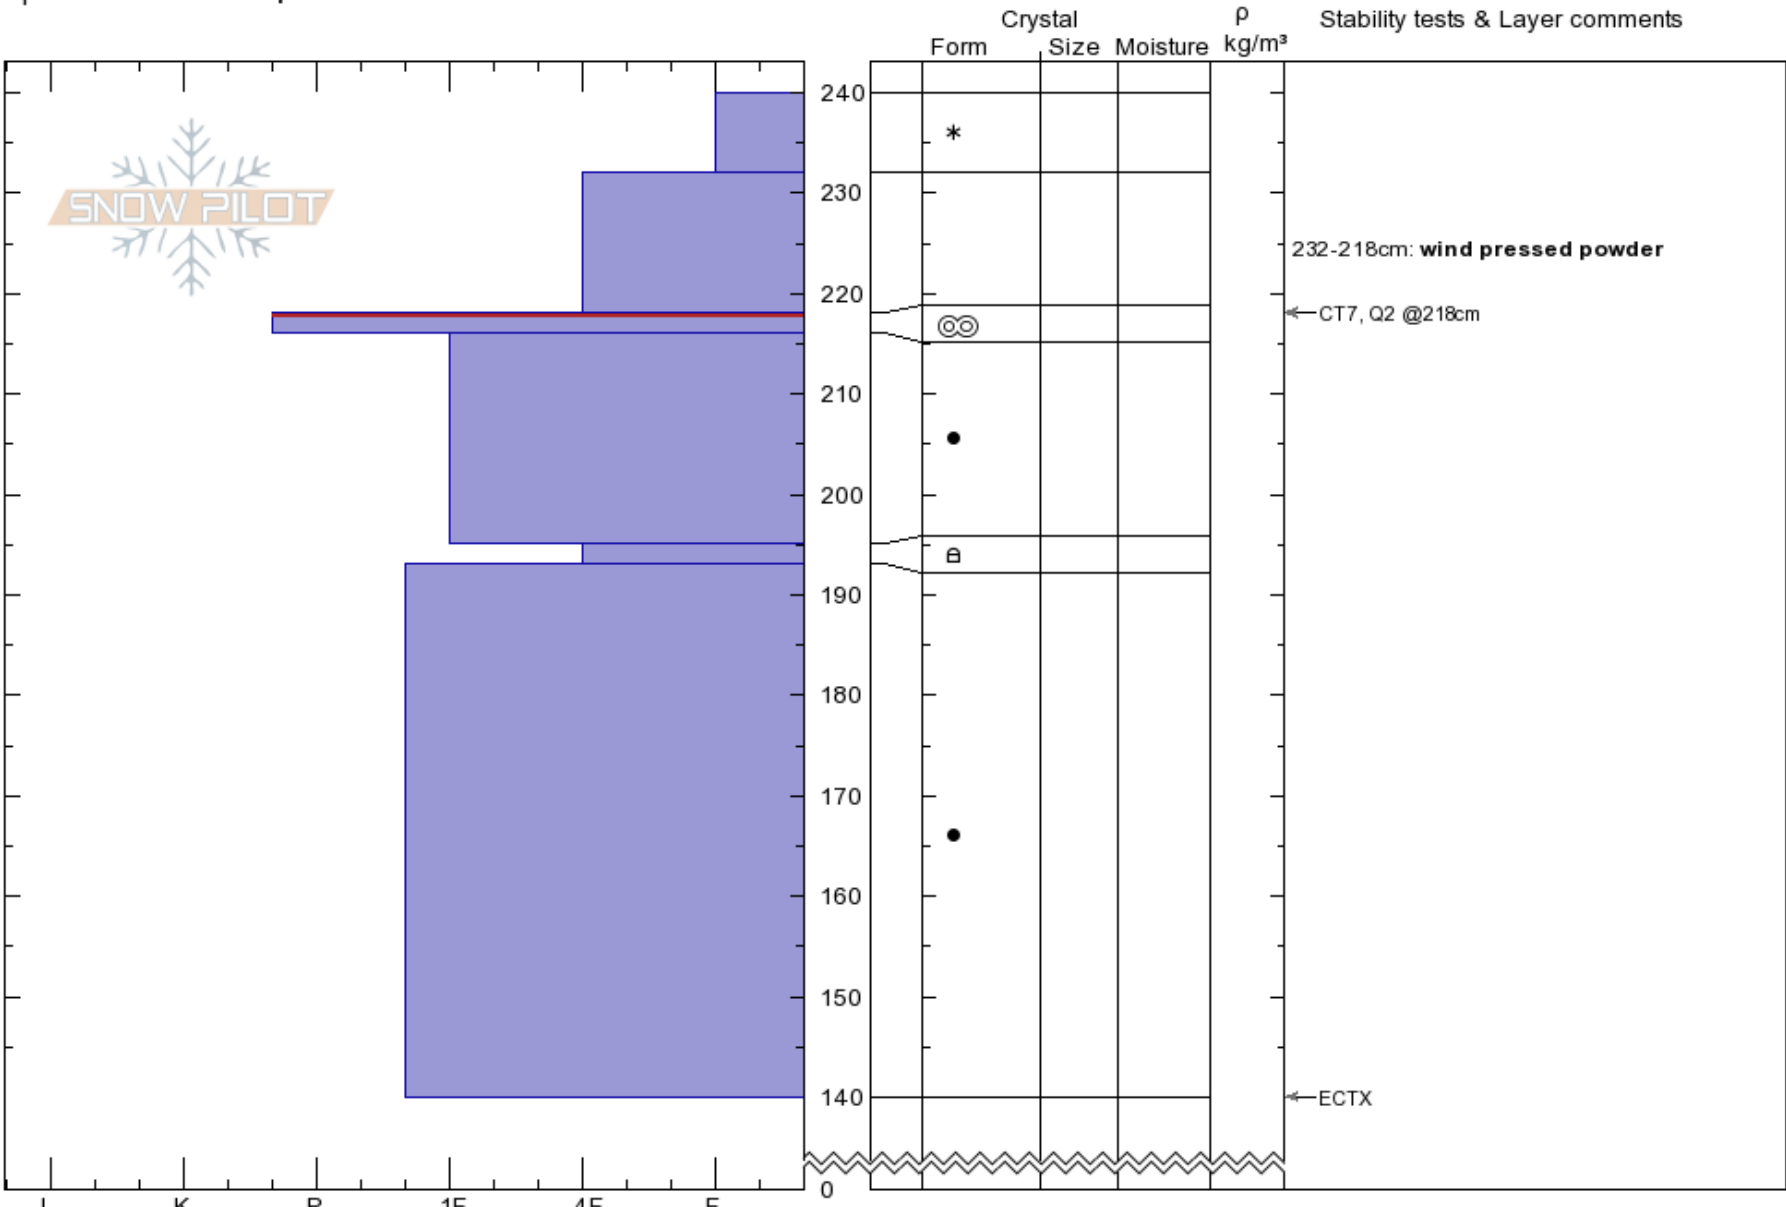

Upper Pebble Creek
 Beartooths
 MT
 Elevation: 9900 ft
 Aspect: 260°
 Specifics: We skied slope

Beau Fredlund
 02/23/2017 - 2:00pm
 Co-ord: 45.02535N, -110.00565E
 Slope Angle: 32°
 Wind Loading:

Stability:
 Air Temperature: -10°C
 Sky Cover: OVC
 Precipitation: NO
 Wind: NE

HS:240
 PS:20
 232-218cm: wind pressed powder
 218-216cm: Problematic layer

Notes: