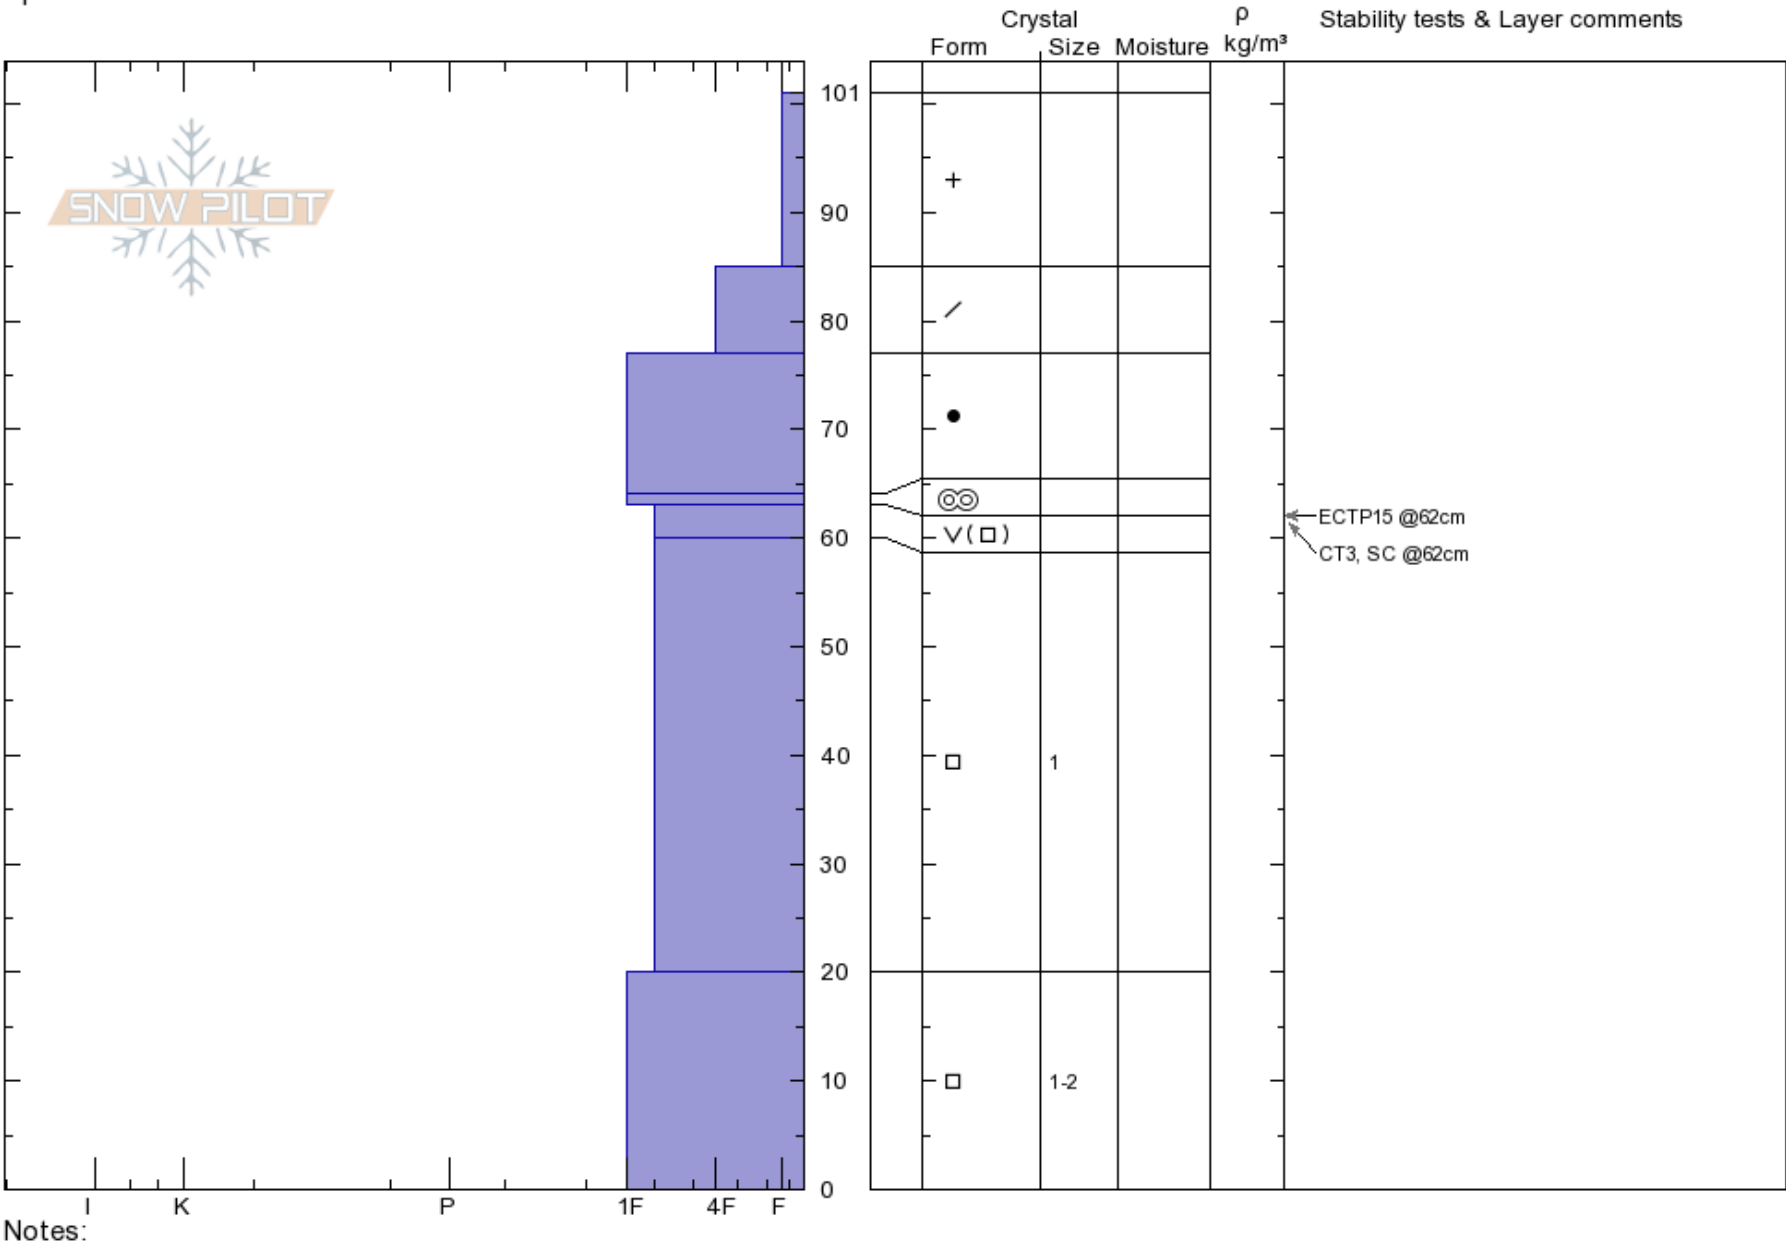

Baker Mtn
Park Range
CO
 Elevation: **9600 ft**
 Aspect: **90°**
 Specifics:

Jason Konigsberg
12/26/2018 - 1:00pm
 Co-ord: **40.37541N, -106.59787W**
 Slope Angle:
 Wind Loading:

Stability:
 Air Temperature:
 Sky Cover:
 Precipitation:
 Wind:

HS:101 Layer Notes:

Notes: