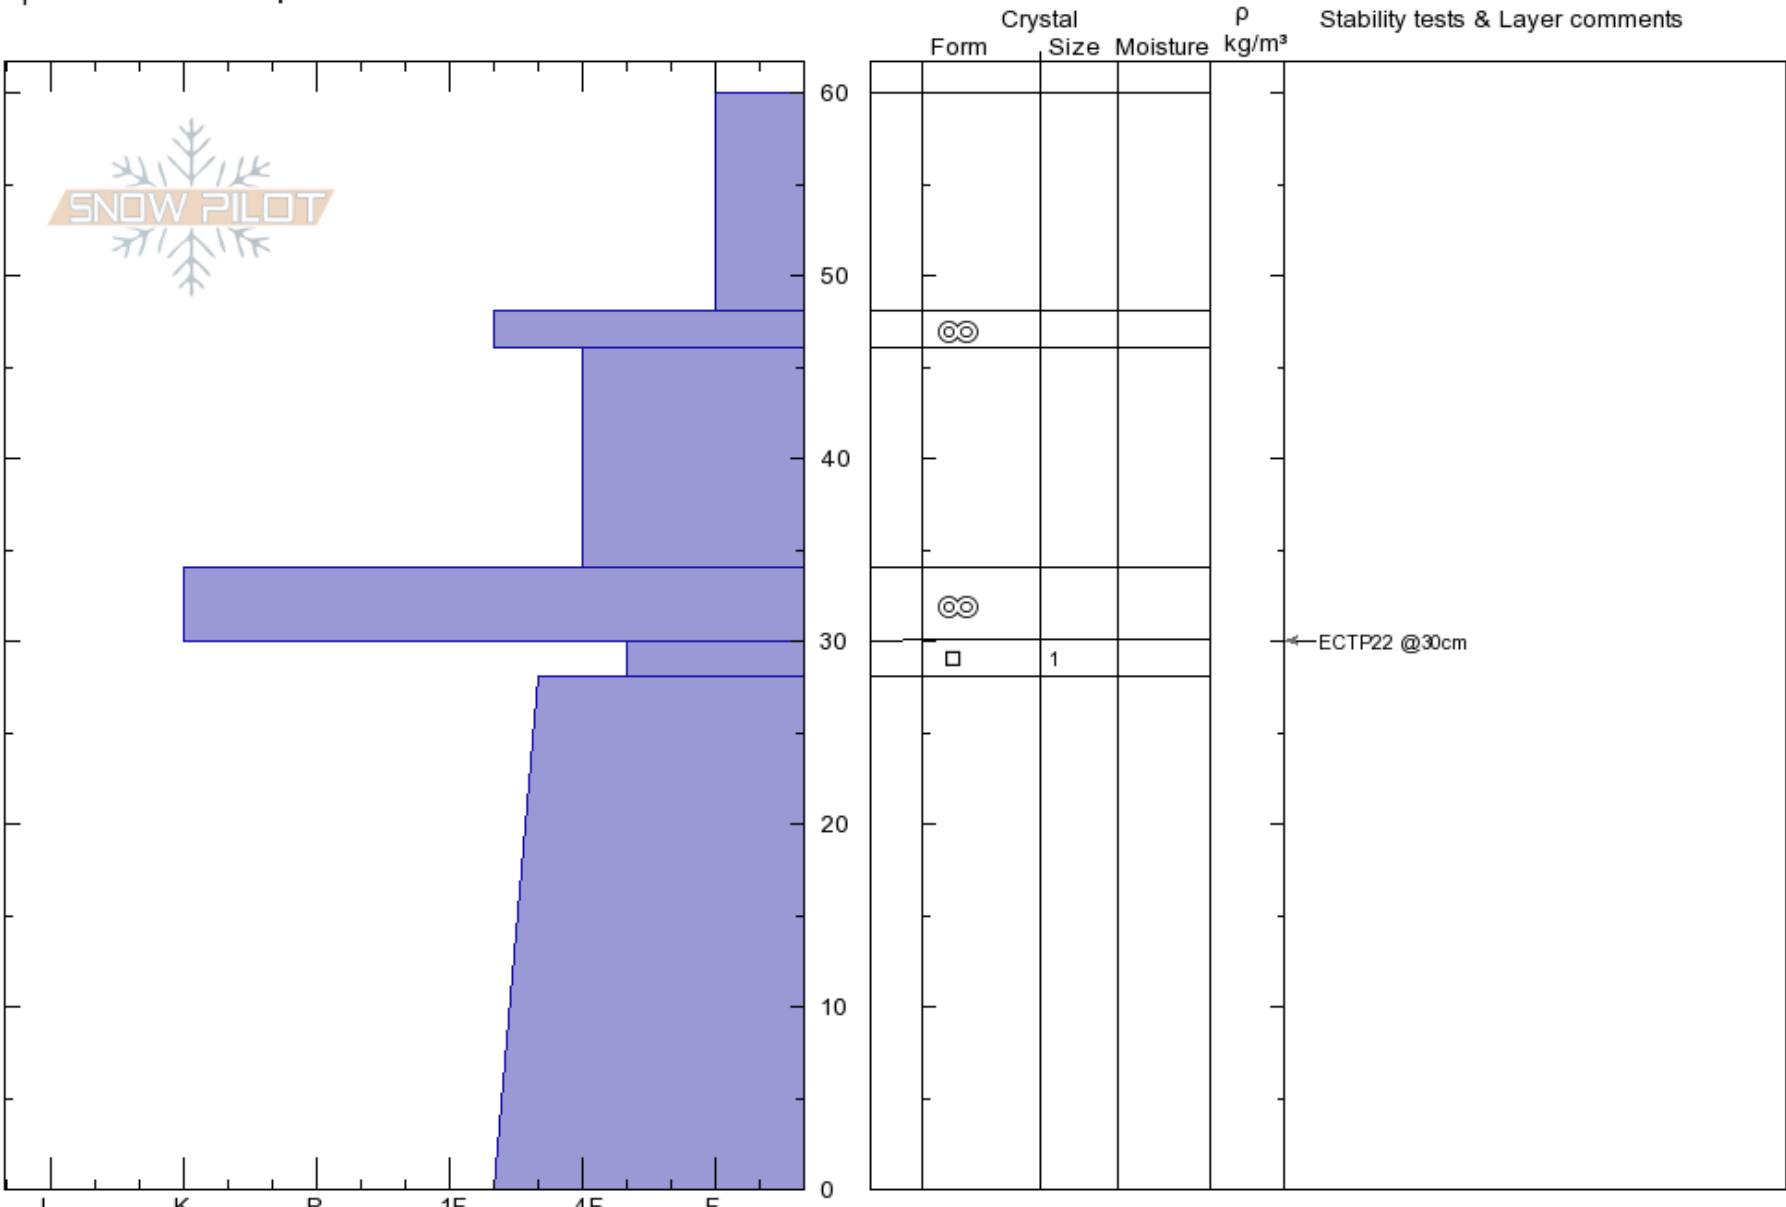

east Republic Ridge
 Absaroka Range
 MT
 Elevation: 8950 ft
 Aspect: 140°
 Specifics: We skied slope

Beau Fredlund
 12/07/2018 - 1:00pm
 Co-ord: 44.98692N, -109.95104E
 Slope Angle: 28°
 Wind Loading:

Stability:
 Air Temperature:
 Sky Cover: BKN
 Precipitation: S-1
 Wind: Calm

HS:60
 Layer Notes:
 30-28cm: Problematic layer

Notes: Thinner snowpack around this general area than expected. Facet gardens in areas around rocks. (The SE aspect of Mt. Republic was very thin/rocky)