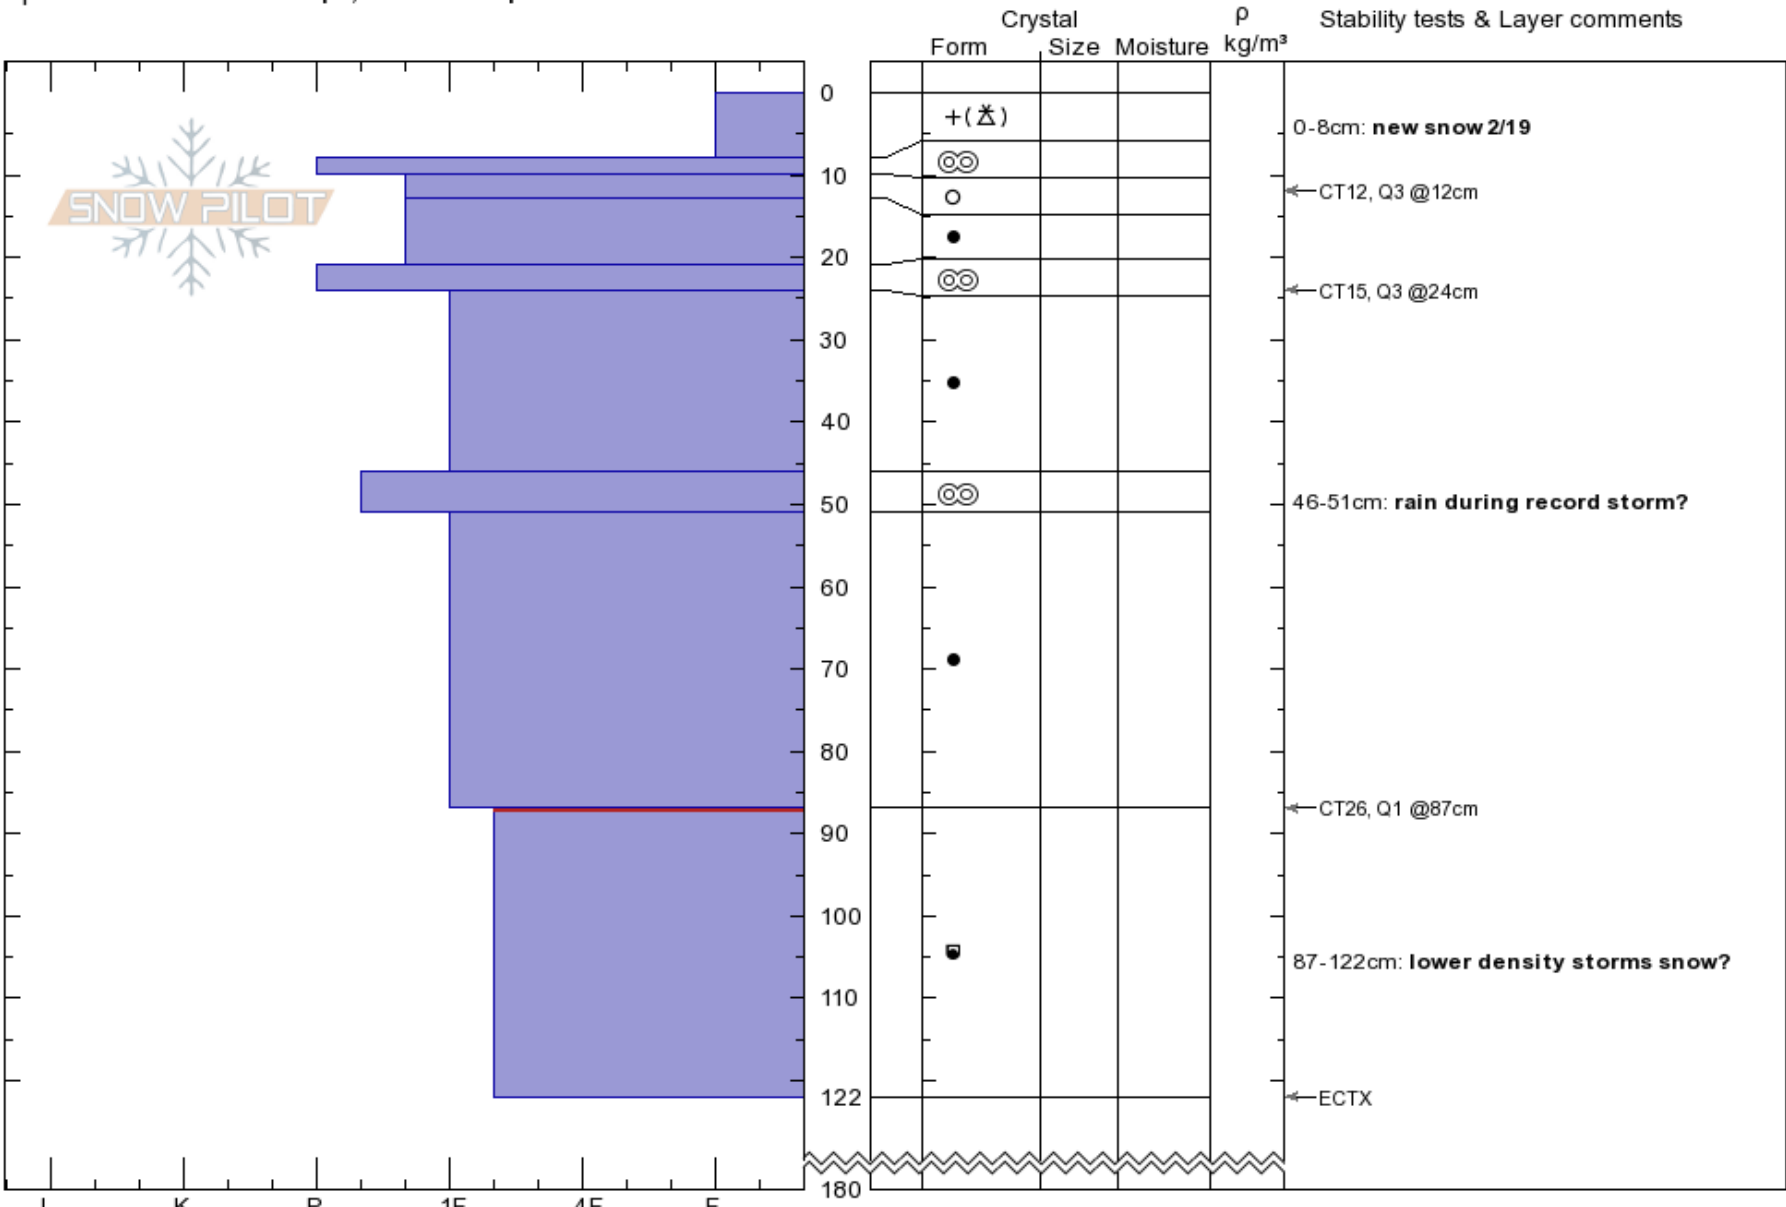

E Facing Republic Cree Kt Miller
Absaroka Range 02/19/2017 - 12:00pm
MT
 Elevation: **8700 ft**
 Aspect: **75°**
 Specifics: **Ski tracks on slope; We skied slope**

Stability: **Good**
 Air Temperature:
 Sky Cover: **BKN**
 Precipitation:
 Wind: **SW Light Breeze**

HS: **180**
 Layer Notes:
 0-8cm: **new snow 2/19**
 46-51cm: **rain during record storm?**
 87-122cm: **lower density storms snow?**
 87-122cm: **Problematic layer**

Notes: Protected meadow BTL