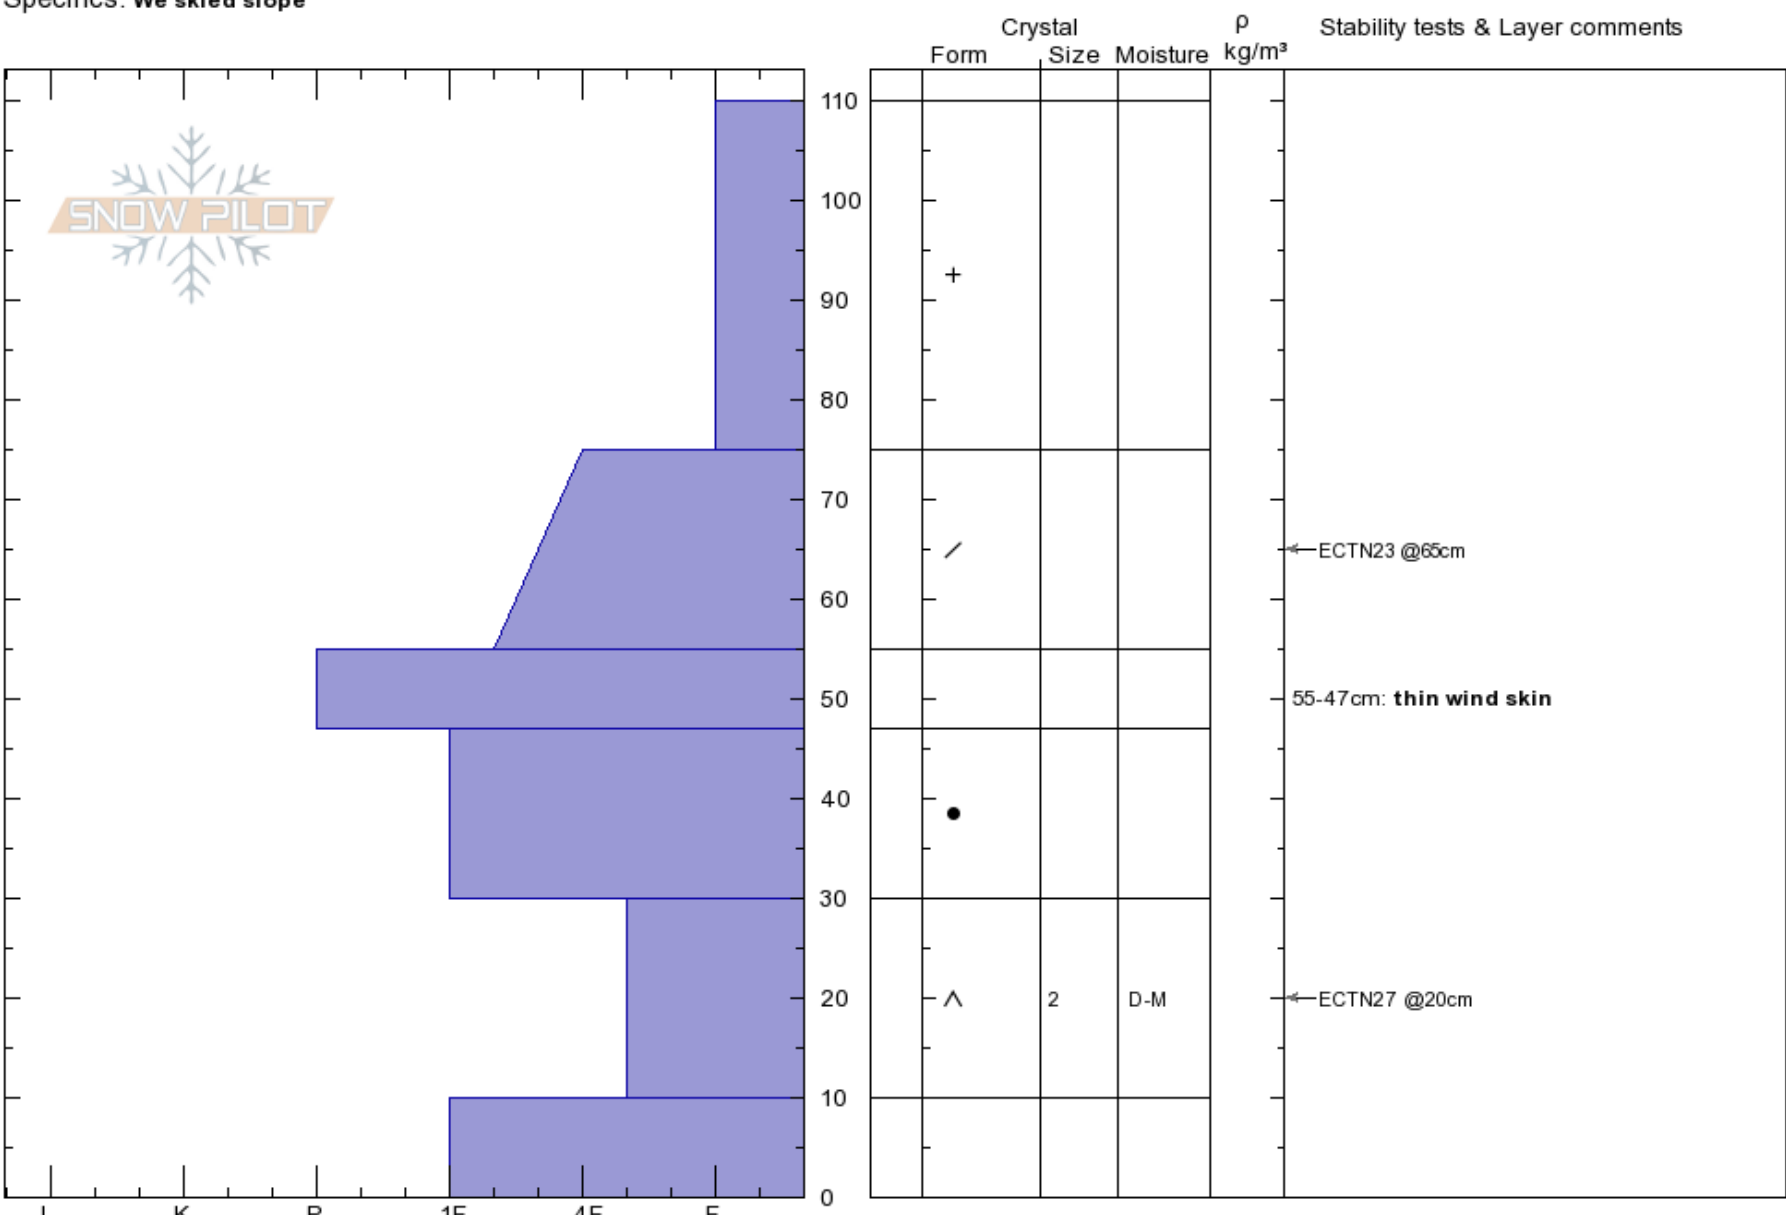

east Barronette  
 Absaroka Range  
 MT  
 Elevation: 8500 ft  
 Aspect: 100°  
 Specifics: We skied slope

Beau Fredlund  
 01/03/2017 - 3:00pm  
 Co-ord: 44.94446N, -110.09693E  
 Slope Angle: 32°  
 Wind Loading: no

Stability: HS:110  
 Air Temperature: -20°C PS:35  
 Sky Cover: BKN  
 Precipitation: S-1  
 Wind: W Light Breeze

Layer Notes:  
 55-47cm: thin wind skin  
 30-10cm: Problematic layer

Notes: No collapsing, despite a thin/ faceted snowpack and lots of trailbreaking.